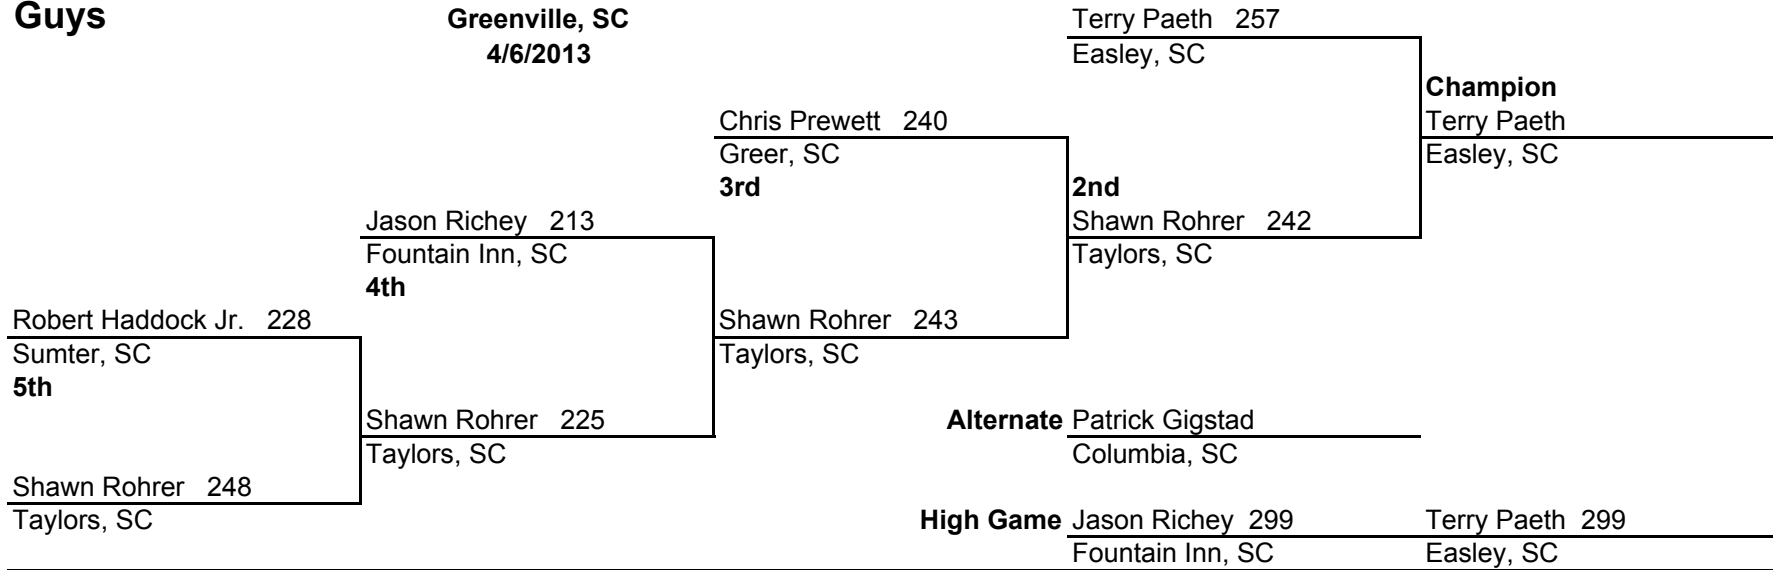

Timothy Spencer Rice Finals

Guys

**Greenville, SC
4/6/2013**