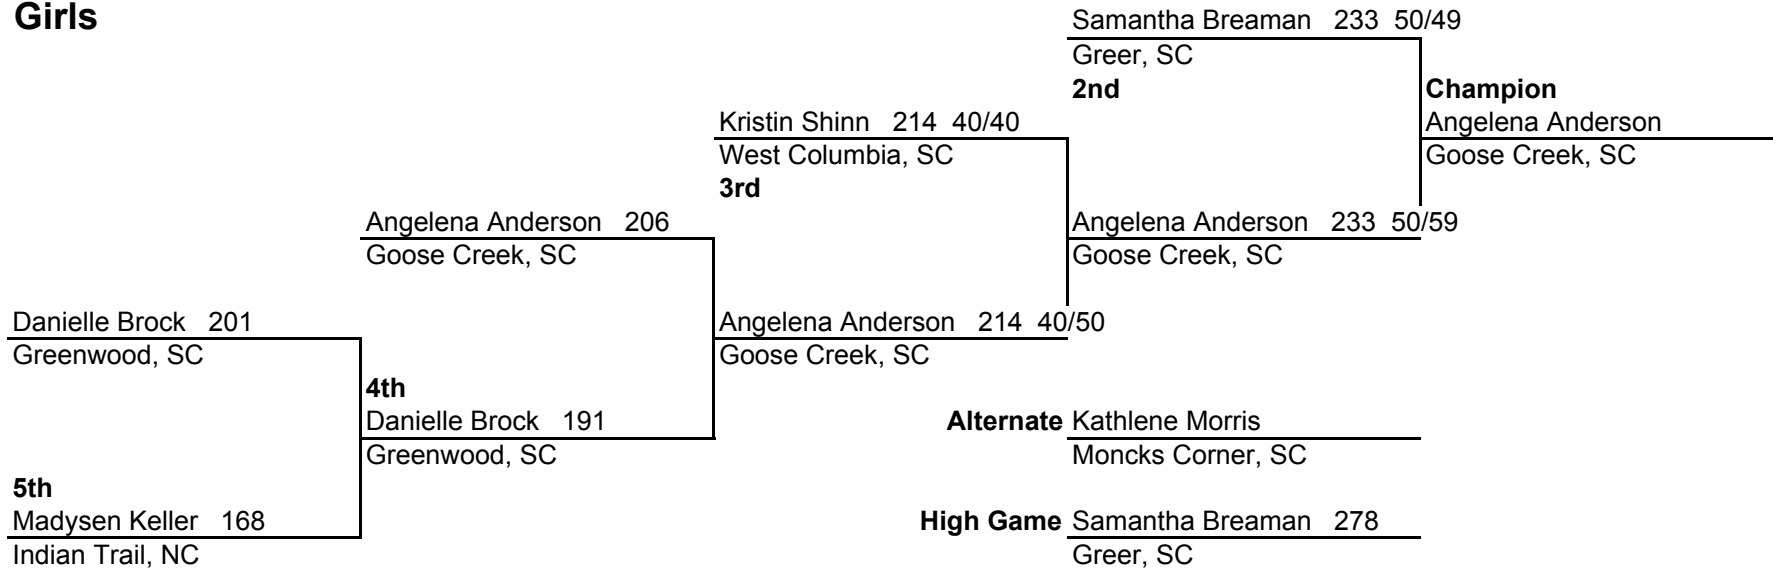

Timothy Spencer Rice Finals

Guys

**Greenville, SC
4/6/2013**

Girls